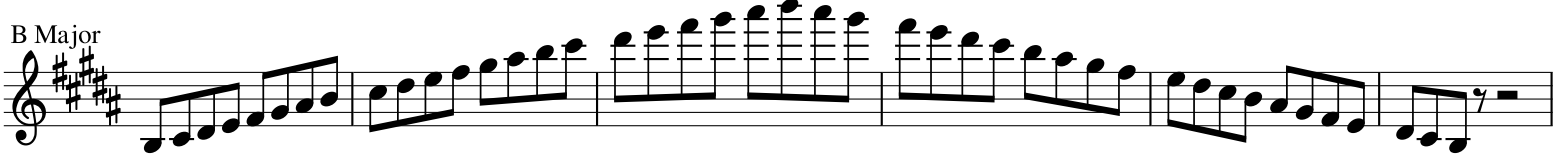

Violin Three Octave Scales

C Major

G Major

D Major

A Major

E Major

B Major

F# Major

C# Major